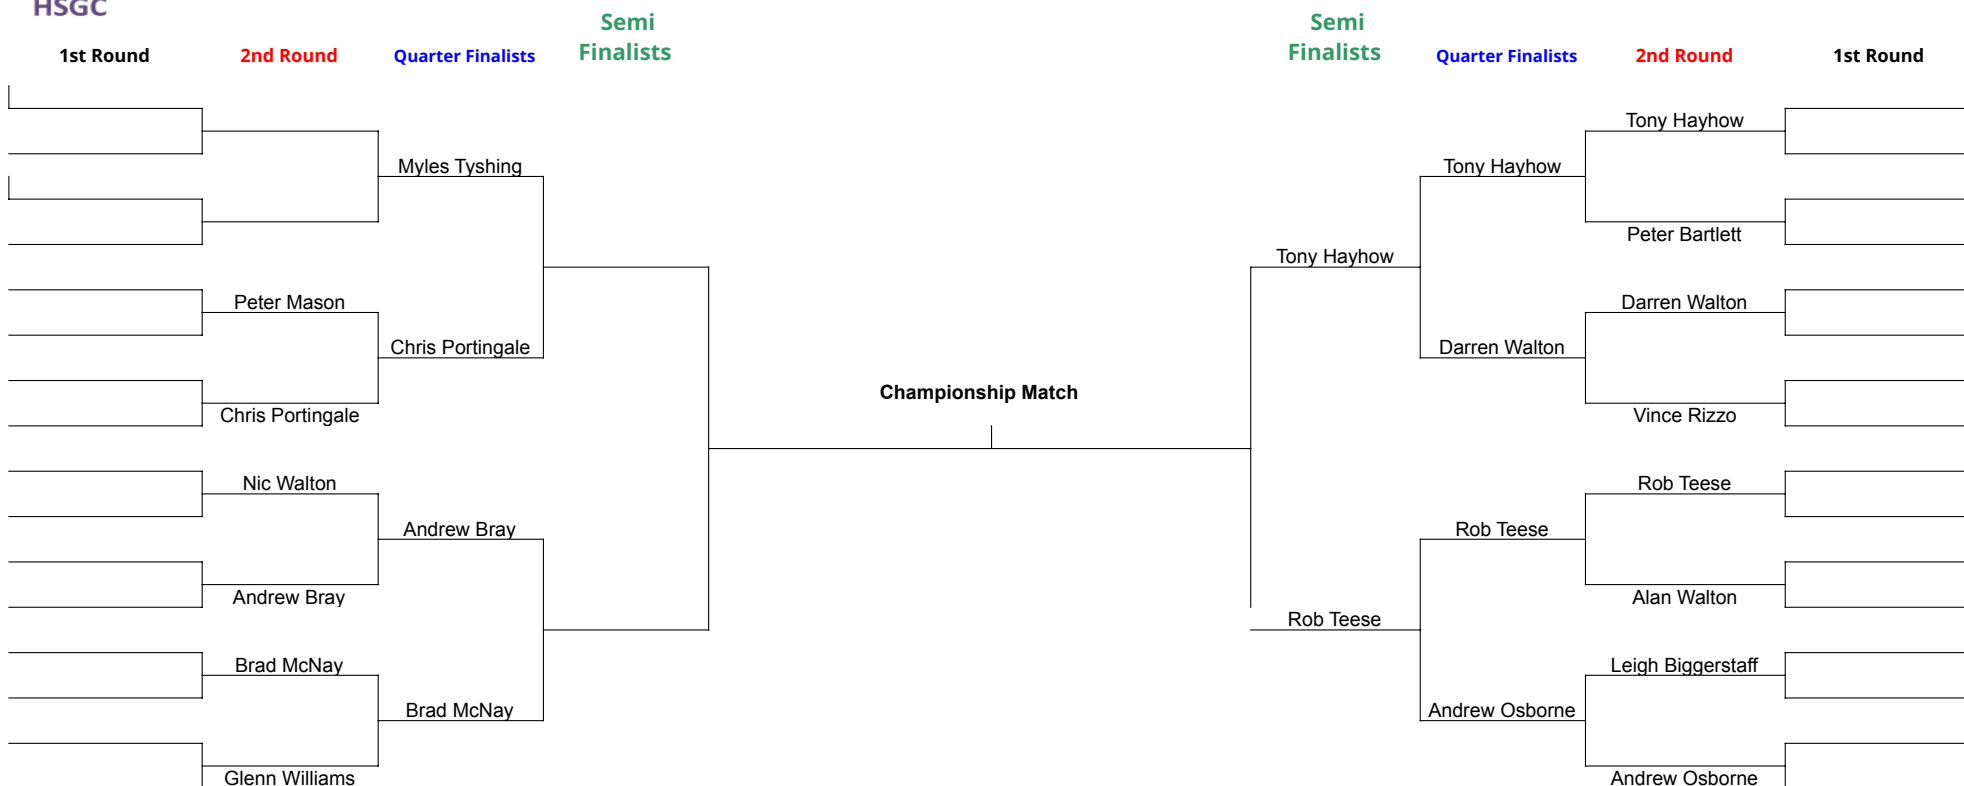

# HEATHERDALE SOCIAL GOLF CLUB

## Matchplay Draw - 2024 Full Draw

HSGC